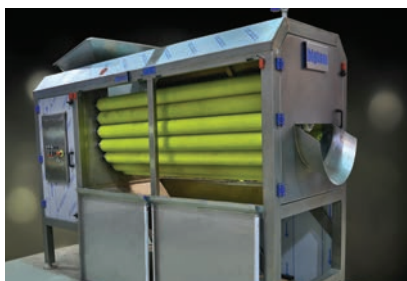

POTATOES & FROZEN FRENCH FRIES PROCESSING, PRODUCTION & PACKAGING LINE

2-10 TONS/HOUR CAPACITY

POTATOES & FROZEN FRENCH FRIES PROCESSING, PRODUCTION & PACKAGING LINE

bigtem
makine a.ş.

SERVING 5 CONTINENTS'
AGRO INDUSTRIES
SINCE 1973
WITH 32 ENGINEERS
AND 175 EMPLOYEES

1 STONE REMOVER WASHER

3 SCREW TYPE DIPPING BLANCHER

2 ABRASIVE PEELER FINISHER

5 EVAPORATIVE COOLER

4 FRYER

Headquarters:
BİGTEM MAKİNE A.Ş.
Orhanlı Mah.
Gülşüm Sok. No.8
Tuzla/İSTANBUL TURKEY
Tel: + 90 (216) 394-4189
Fax: + 90 (216) 394-4195
bigtem@bigtem.com