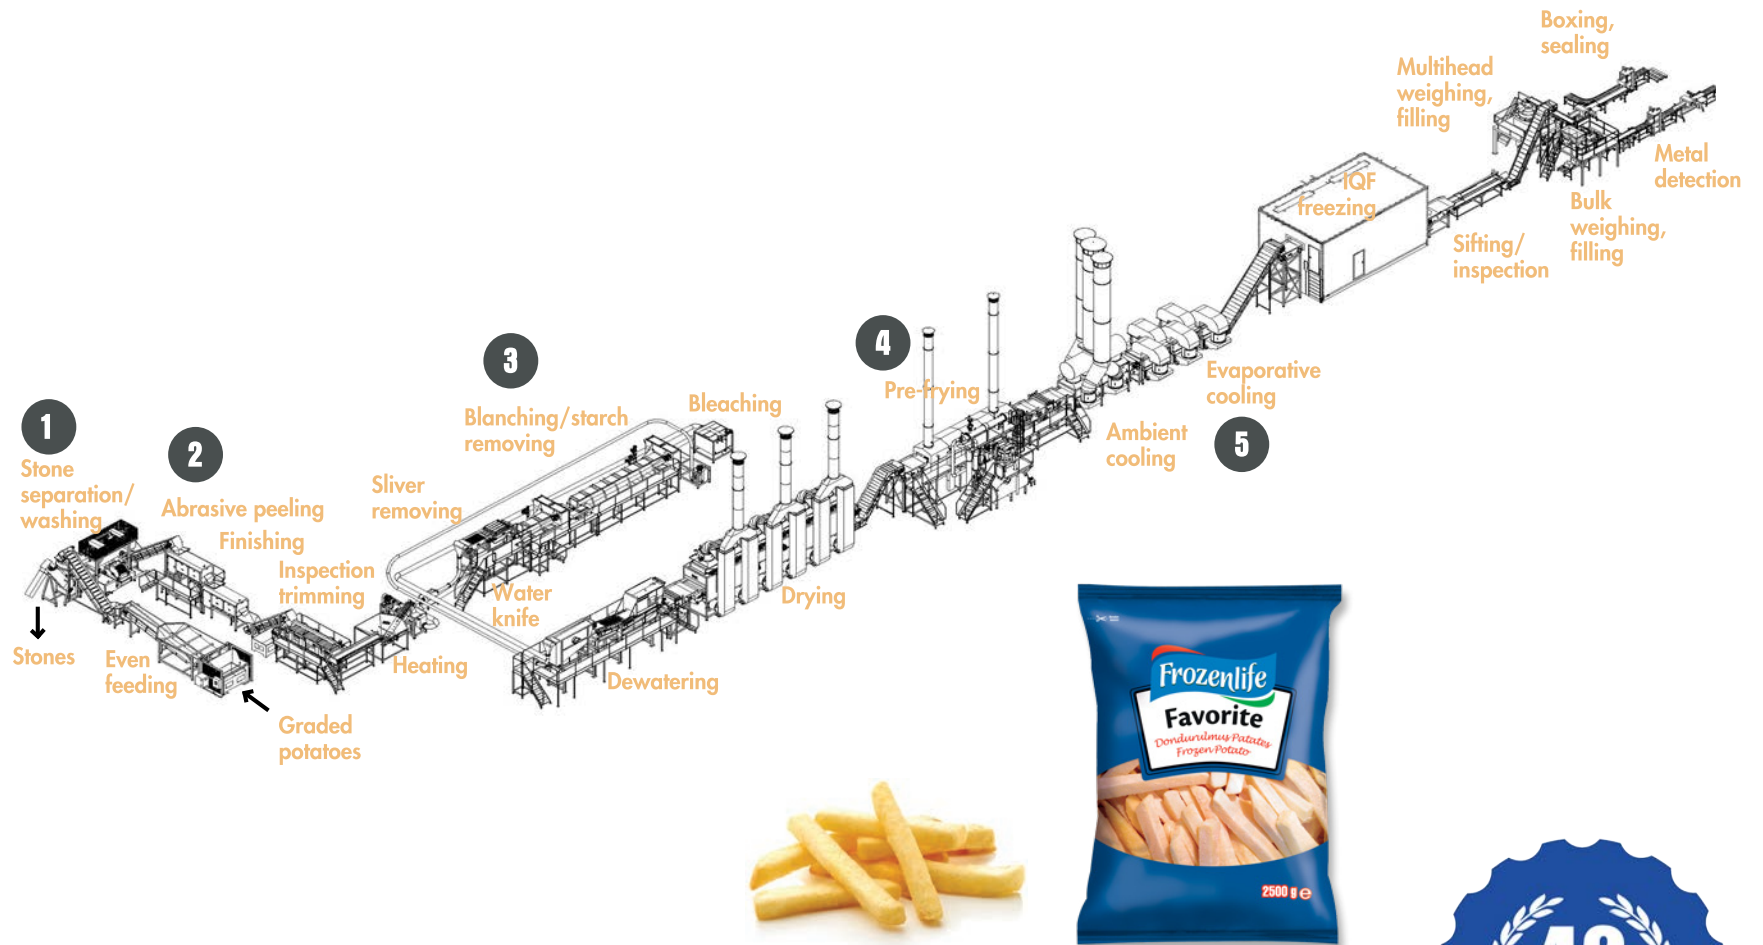

POTATOES & FROZEN FRENCH FRIES PROCESSING, PRODUCTION & PACKAGING LINE

2-10 TONS/HOUR CAPACITY

POTATOES & FROZEN FRENCH FRIES PROCESSING, PRODUCTION & PACKAGING LINE

bigtem
makine a.ş.

SERVING 5 CONTINENTS'
AGRO INDUSTRIES
SINCE 1973
WITH 32 ENGINEERS
AND 175 EMPLOYEES

1 STONE REMOVER WASHER

3 SCREW TYPE DIPPING BLANCHER

2 ABRASIVE PEELER FINISHER

5 EVAPORATIVE COOLER

4 FRYER

Headquarters:
BİGTEM MAKİNE A.Ş.
Orhanlı Mah.
Gülşüm Sok. No.8
Tuzla/İSTANBUL TURKEY
Tel: + 90 (216) 394-4189
Fax: + 90 (216) 394-4195
bigtem@bigtem.com