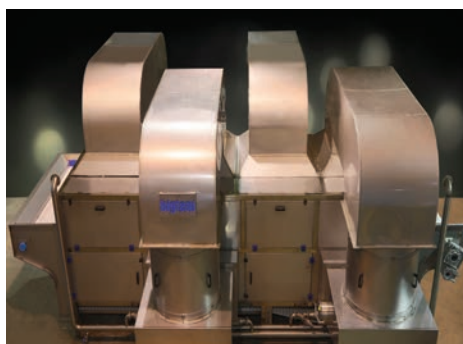

POTATOES & FROZEN FRENCH FRIES PROCESSING, PRODUCTION & PACKAGING LINE

2-10 TONS/HOUR CAPACITY

POTATOES & FROZEN FRENCH FRIES PROCESSING, PRODUCTION & PACKAGING LINE

bigtem
makine a.ş.

SERVING 5 CONTINENTS'
AGRO INDUSTRIES
SINCE 1973
WITH 32 ENGINEERS
AND 175 EMPLOYEES

1 STONE REMOVER WASHER

3 SCREW TYPE DIPPING BLANCHER

2 ABRASIVE PEELER FINISHER

5 EVAPORATIVE COOLER

4 FRYER

Headquarters:
BİGTEM MAKİNE A.Ş.
Orhanlı Mah.
Gülşüm Sok. No.8
Tuzla/İSTANBUL TURKEY
Tel: + 90 (216) 394-4189
Fax: + 90 (216) 394-4195
bigtem@bigtem.com